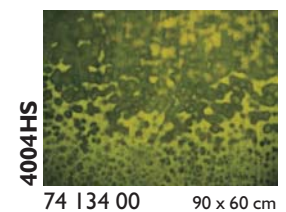

YOUGHIOGHENY glass is hand crafted according to the old tradition. It is eminently suitable for all colored glass applications. In cooperation with Paul Crist YOUGHIOGHENY manufactures so-called reproduction glass. This glass is produced with reference to famous Tiffany lamps such as "Laburnum" and "Wisteria". Unusual and very beautiful is the "Stipple Glass (SP) with its slightly milky, ice-like surface texture.

Beschreibung / Description

i	Irisierend / Iridescent
SP	Stipple-Glas / Stipple-Glass
RG	Reproduktionsglas / Reproduction Glass
HS	Mottles, Streakies
RSP	Rippel SP / Ripple SP
RIP	Rippel / Ripple
Neu/New	Neues Produkt / New product

Glasmaß / sheet size:	ca. 0,92 x 0,61 m
Gewicht pro Blatt / weight per sheet:	4,2 kg
Kisteninhalt / case contents:	45 Blatt / sheets
Gewicht pro Kiste / weight of case:	190 kg

Virtuoso Glas Virtuoso Production Art Glass