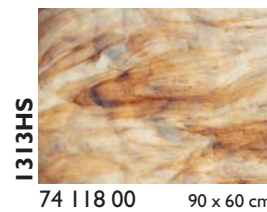

YOUGHIOGHENY-Glas wird nach alter Tradition handgemacht. Es eignet sich vorzüglich für alle Arten von Farbglas-Anwendungen. In Zusammenarbeit mit Paul Crist stellt YOUGHIOGHENY das sogenannte Reproduktionsglas her. Es wird in Anlehnung an berühmte Lampen wie "Laburnum" und "Wisteria" produziert. Außergewöhnlich und wunderschön ist das "Stipple-Glas" (SP) mit seiner leicht milchigen, eisartigen Oberfläche.

YOUGHIOGHENY glass is hand crafted according to the old tradition. It is eminently suitable for all colored glass applications. In cooperation with Paul Crist YOUGHIOGHENY manufactures so-called reproduction glass. This glass is produced with reference to famous Tiffany lamps such as "Laburnum" and "Wisteria". Unusual and very beautiful is the "Stipple Glass (SP) with its slightly milky, ice-like surface texture.

Beschreibung / Description

i	Irisierend / Iridescent
SP	Stipple-Glas / Stipple-Glass
RG	Reproduktionsglas / Reproduction Glass
HS	Mottles, Streakies
RSP	Rippel SP / Ripple SP
RIP	Rippel / Ripple
Neu/New	Neues Produkt / New product

Glasmaß / sheet size:	ca. 0,92 x 0,61 m
Gewicht pro Blatt / weight per sheet:	4,2 kg
Kisteninhalt / case contents:	45 Blatt / sheets
Gewicht pro Kiste / weight of case:	190 kg

Virtuoso Glas Virtuoso Production Art Glass